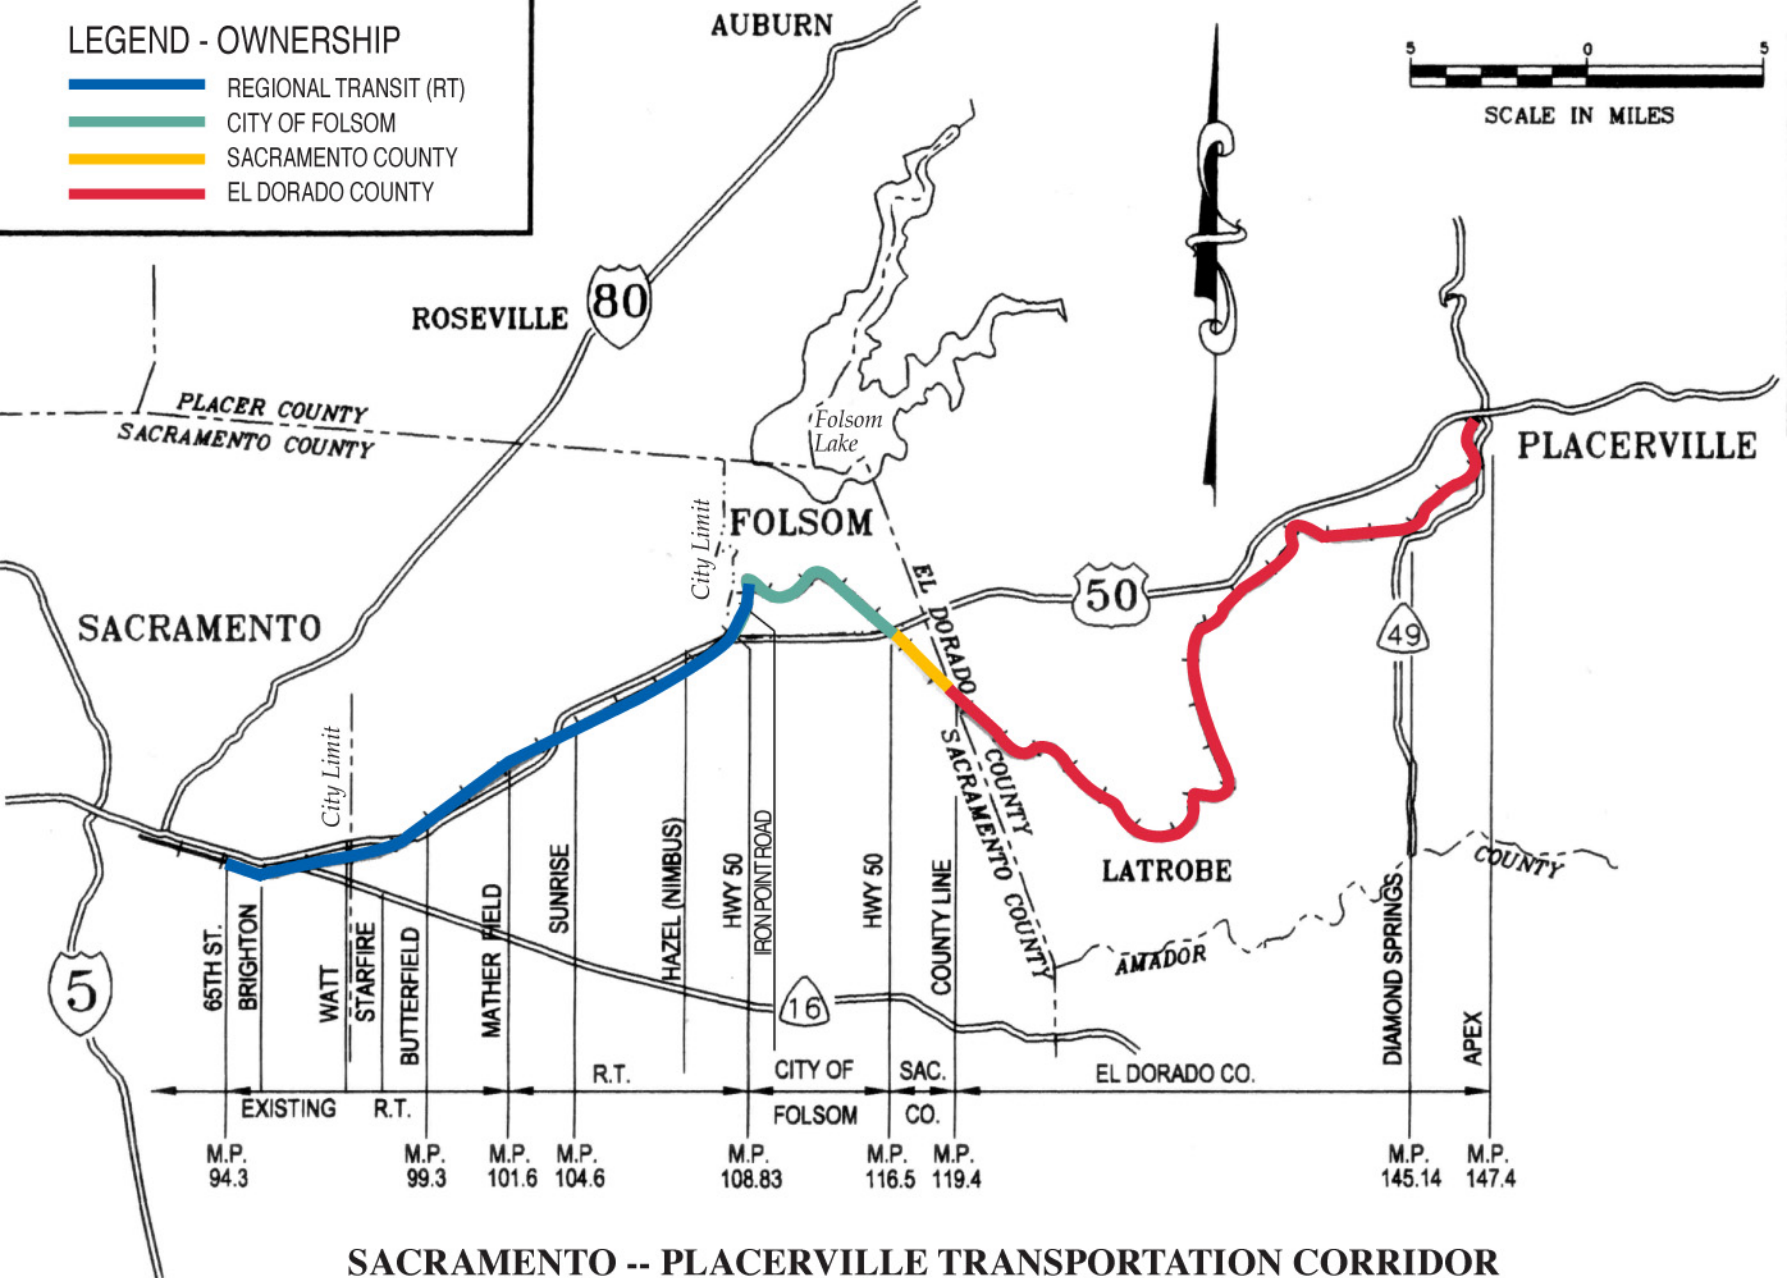

LEGEND - OWNERSHIP

- █ REGIONAL TRANSIT (RT)
- █ CITY OF FOLSOM
- █ SACRAMENTO COUNTY
- █ EL DORADO COUNTY

SCALE IN MILES

**SACRAMENTO -- PLACERVILLE TRANSPORTATION CORRIDOR
JOINT POWERS AUTHORITY (JPA)**